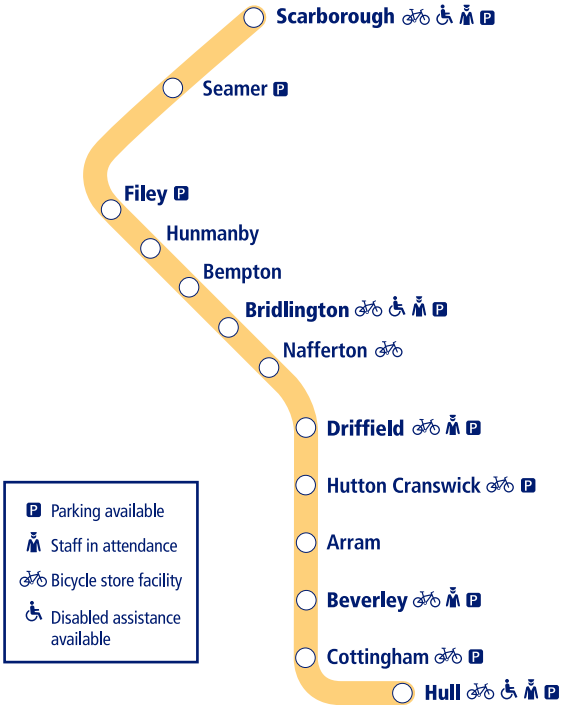

Train times

17 May - 12 December 2026

28

Hull to Bridlington and Scarborough

NORTHERN

Go do your thing

This timetable shows the complete train service between **Scarborough and Hull**.

How to read this timetable

Look down the left hand column for your departure station. Read across until you find a suitable departure time. Read down the column to find the arrival time at your destination. Through services are shown in bold type (this means you won't have to change trains). Connecting services are shown in light type. If you travel on a connecting service, change at the next station shown in bold or if you arrive on a connecting service, change at the last station shown in bold, unless a footnote advises otherwise.

Notes

a Arrival time.

D From Sheffield.

E From York.

SO Saturdays only.

SX Mondays to Fridays only.

Hull to Bridlington and Scarborough

Mondays to Saturdays