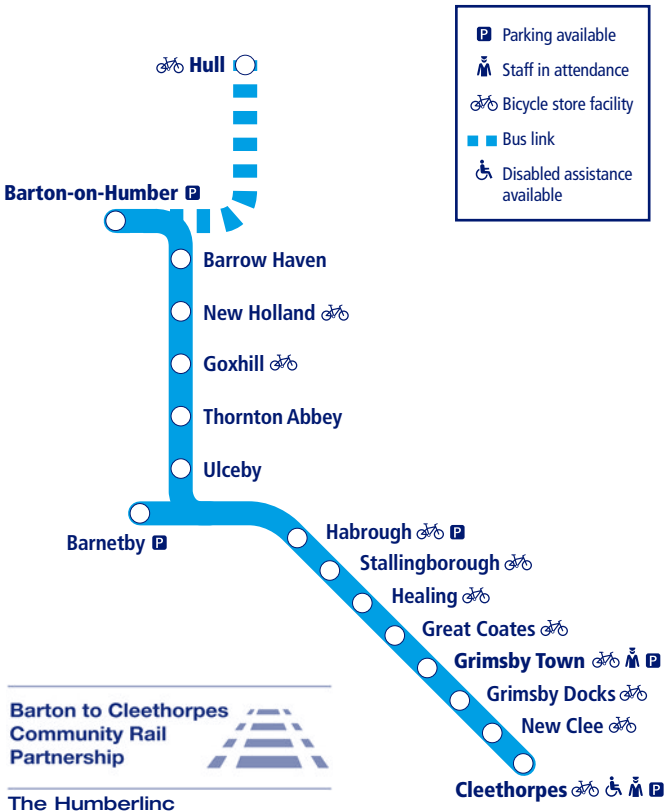

31

Train times

10 December 2017 - 19 May 2018

Barton-on-Humber to Cleethorpes